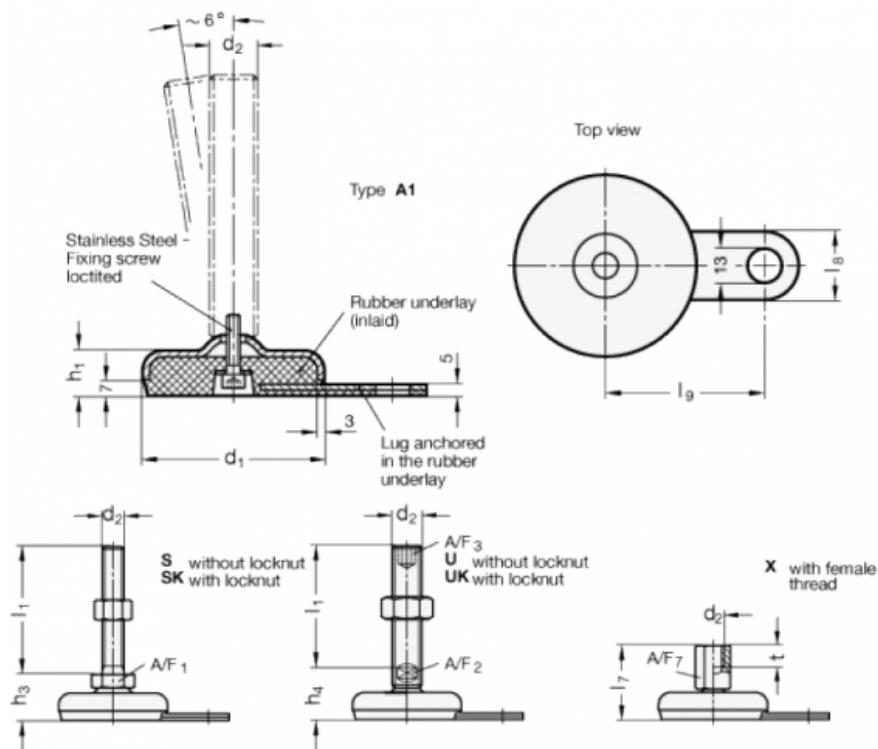

Article number: 203280M16100A1UK

Description: E+G levelling foot
GN 32-80-M16-100-A1-UK

Note: UK With nut, Hexagon socket at the top, Wrench flat at the bottom

Measures

A/F2 = 12

I9 = 70

A/F3 = 8

d1 = 80

d2 = M16

h1 = 20

h4 = 34

l1 = 100

l8 = 30